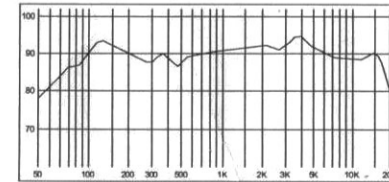

#### DISTORTION

(THD < 1.5% 1W, 1m, 200Hz-10kHz)