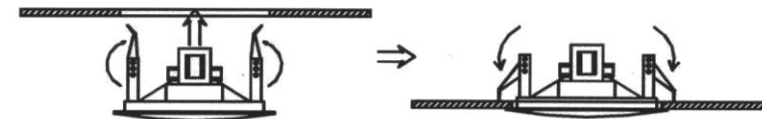

5. Finally, examine whether it is steady.

МУЗЦЕНТР
МУЗЫКАЛЬНОЕ ОБОРУДОВАНИЕ
<https://muzcentre.ru>

Guangzhou DSPPA Audio Co., Ltd.