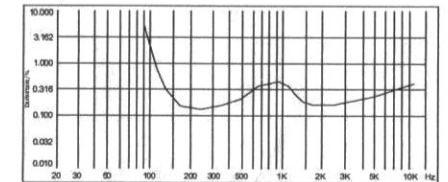

DISTORTION

(THD < 1.5% 1W, 1m, 200Hz-10kHz)